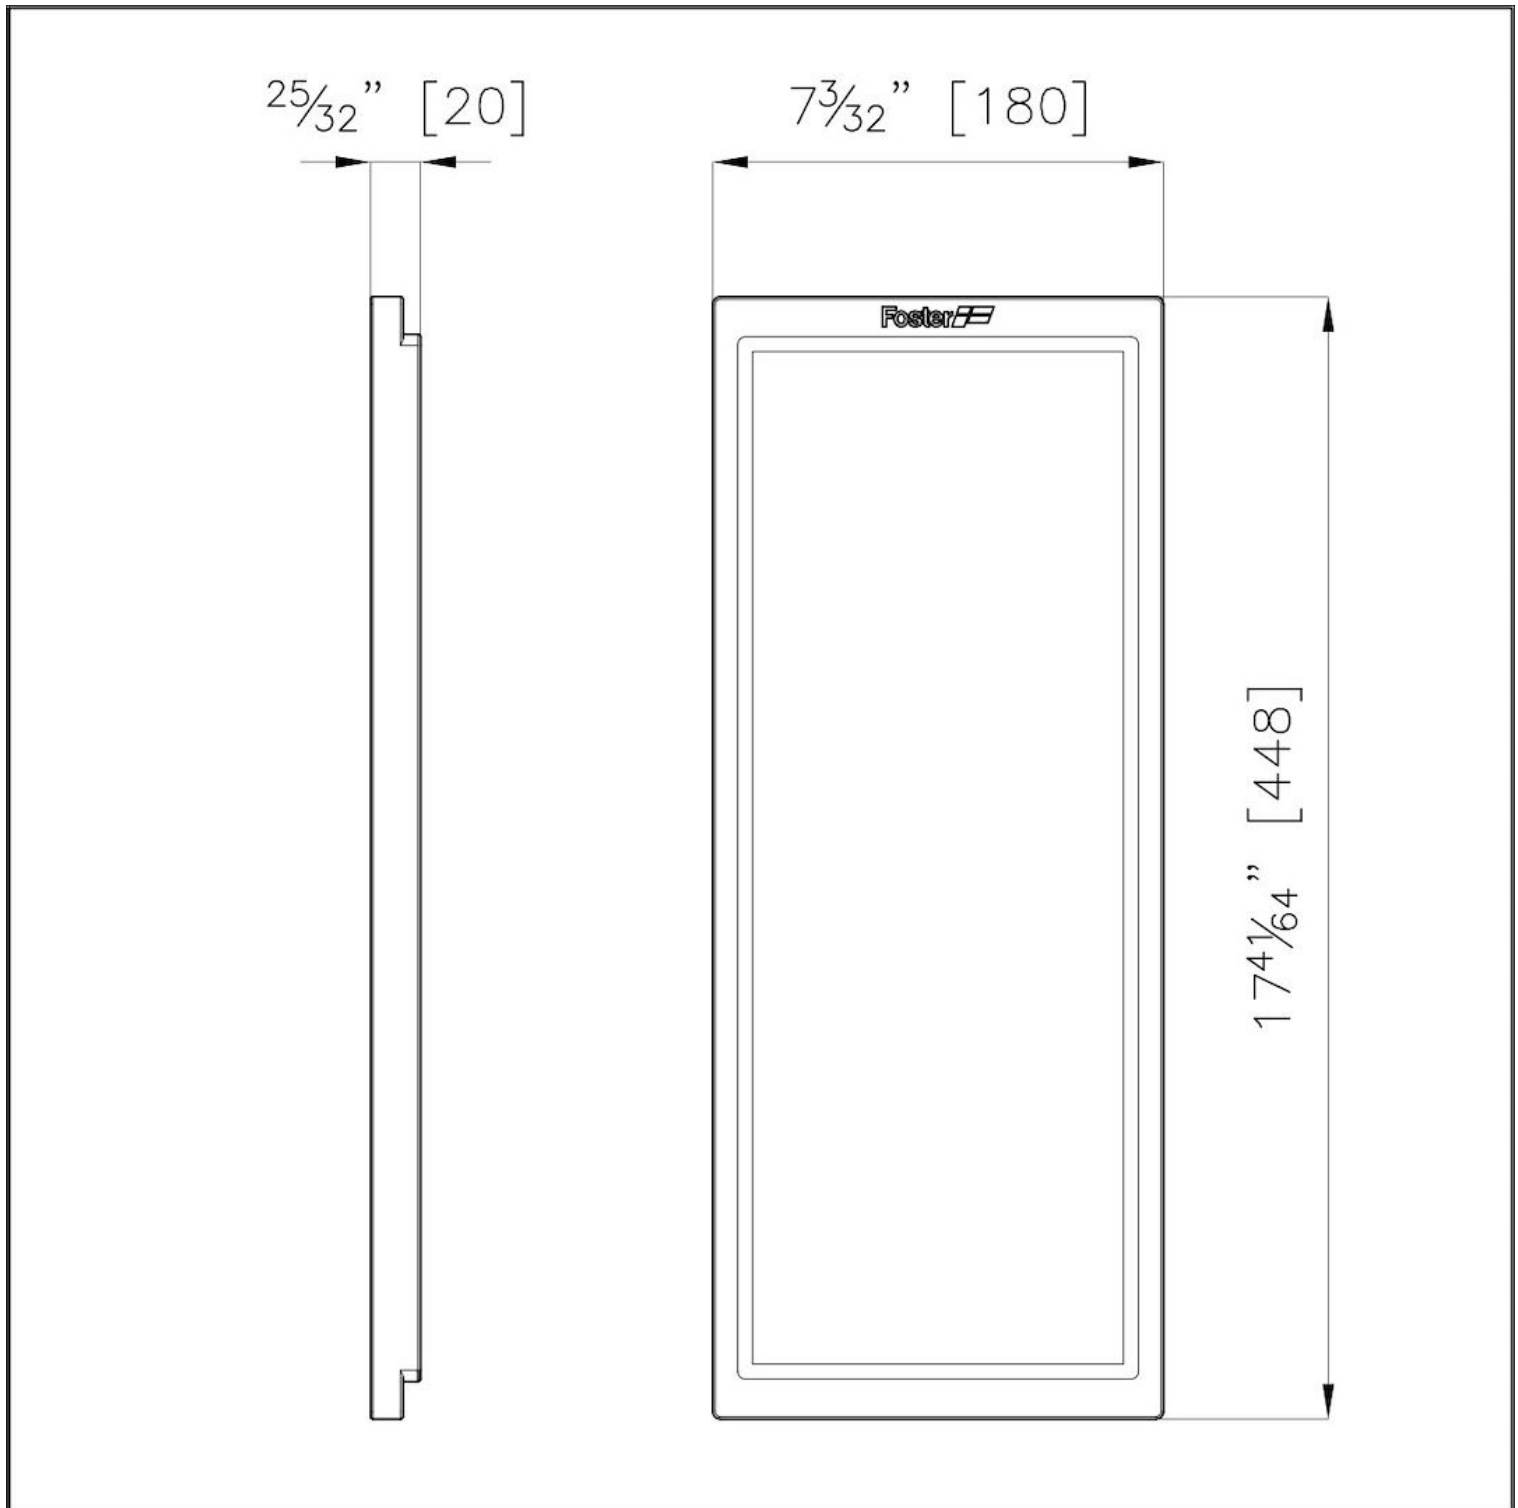

### DETAILS

Material Wood American Walnut

---

Sink accessories Wooden cutting boards

---

Dimensions 18x44,8 cm

---

## TECHNICAL DATA